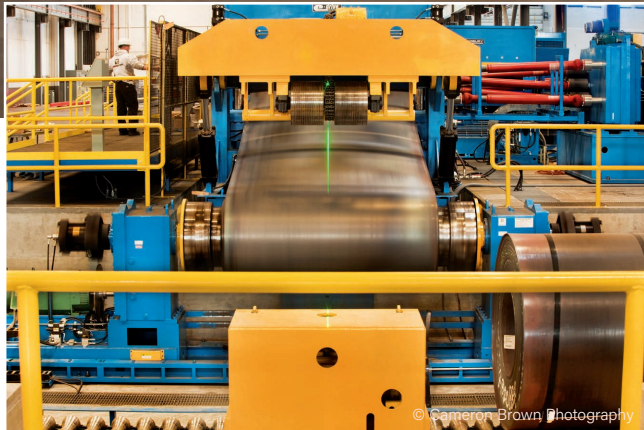

Cut to Length

© Cameron Brown Photography

© Cameron Brown Photography

Farwest can level 24ga to ½" thick material in widths up to 96" wide.

Whether you need Hot or Cold Rolled sheet, Floor Plate or P&O, Farwest has the ability to handle all of your cut-to-length needs. Farwest's two coil leveling lines are your solution to reducing waste and maximizing your material usage.

Need Galvanized or Galvannealed? Farwest has you covered.

 **Farwest**
Steel Corporation

STANDARDS

Bradbury eDrive System

Thickness 14ga to 1/2"
Width 36" to 96"
Length Range 48" to 650"
Length Tolerance -0 + 1/2"
Square Tolerance 1/4"
Maximum Length Change Per Coil Up to 5 lengths
Stencil Grade, Size, Heat
Grade Range: